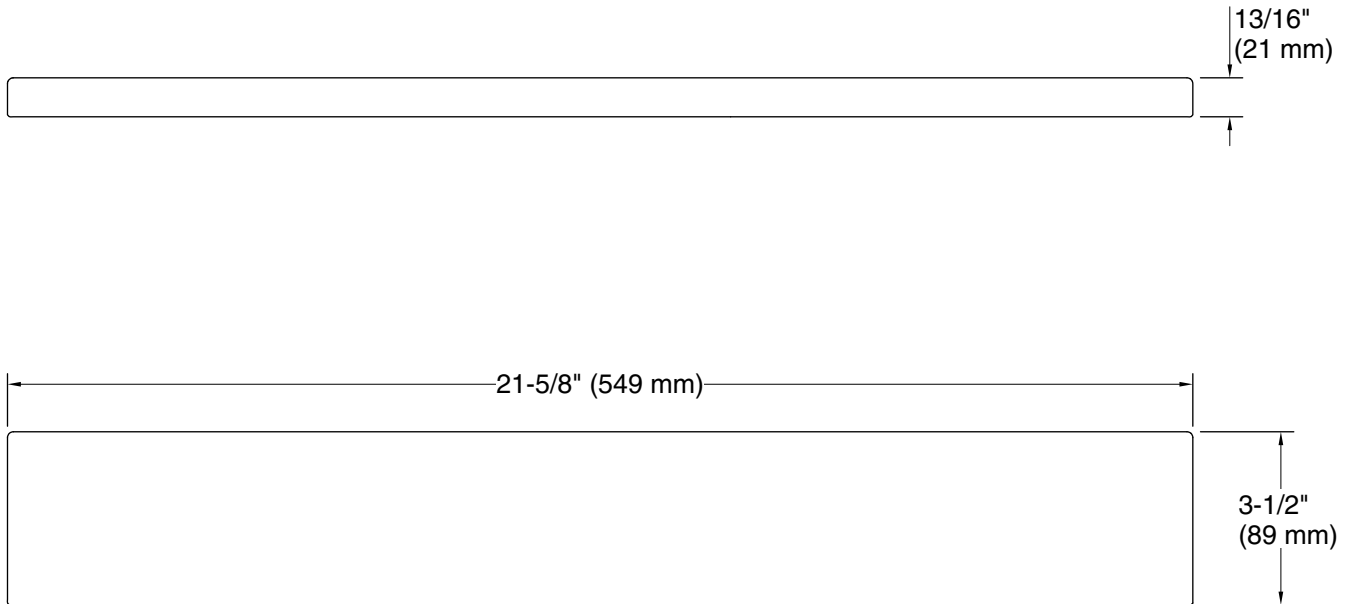

Technical Information

All product dimensions are nominal.
Installation: Vanity top/ITB

Notes

Install this product according to the installation instructions.